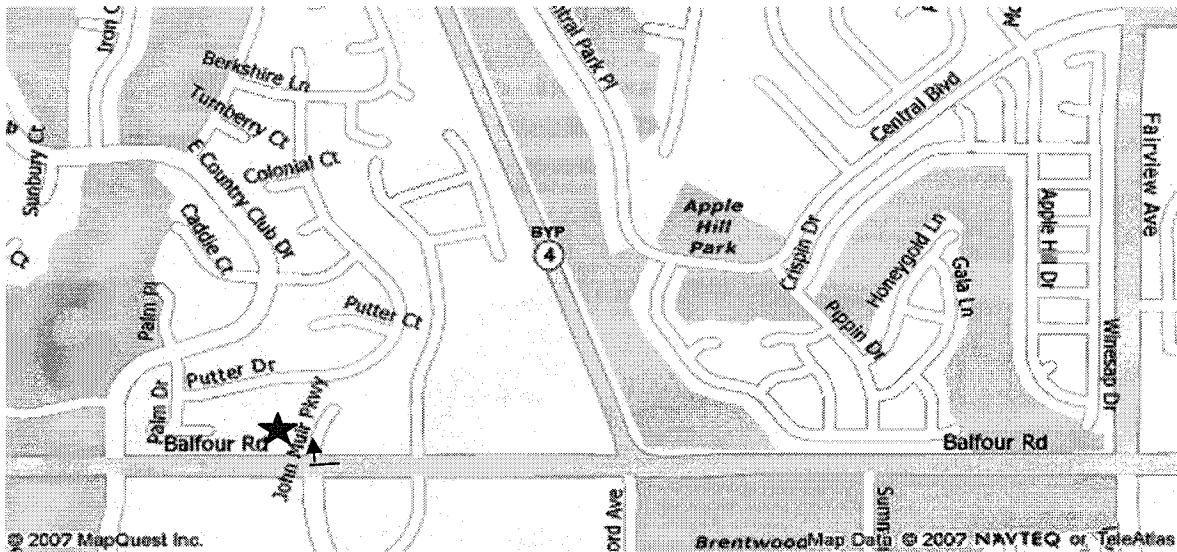

DIRECTIONS TO OUR OFFICE

2221 Balfour Rd, Suite A

We are located on the North East corner of Balfour Road and John Muir Parkway.

We are between the New Walgreens and Shadow Lakes Golf Course.

Across from the Arco gas station.

We are right next to the fire station and Suite A is right in front of the building.

FROM WALNUT CREEK: 680N to 242N to Highway 4. Follow signs to Bypass Road, exit left. Pass under "Highway Ends" sign; this begins the bypass road to Brentwood. The second light is Balfour. Turn right on Balfour. Pass the John Muir building. Turn right on John Muir Parkway and left into our parking lot.

FROM RIO VISTA: The least complicated way is Rt. 160 to Highway 4. Highway 4, exit on Hillcrest Rd. Get back on Highway 4 going East. Follow signs to Bypass Road, exit left. Pass under "Highway Ends" sign; this begins the bypass road to Brentwood. The second light is Balfour. Turn right on Balfour. Pass the John Muir building. Turn right on John Muir Parkway and left into our parking lot.

FROM DISCOVERY BAY: Take Highway 4 to Balfour Rd. Turn Left onto Balfour Road. Turn Right on the second street after the Bypass Road. Then left into our parking lot.

2221 BALFOUR RD #A